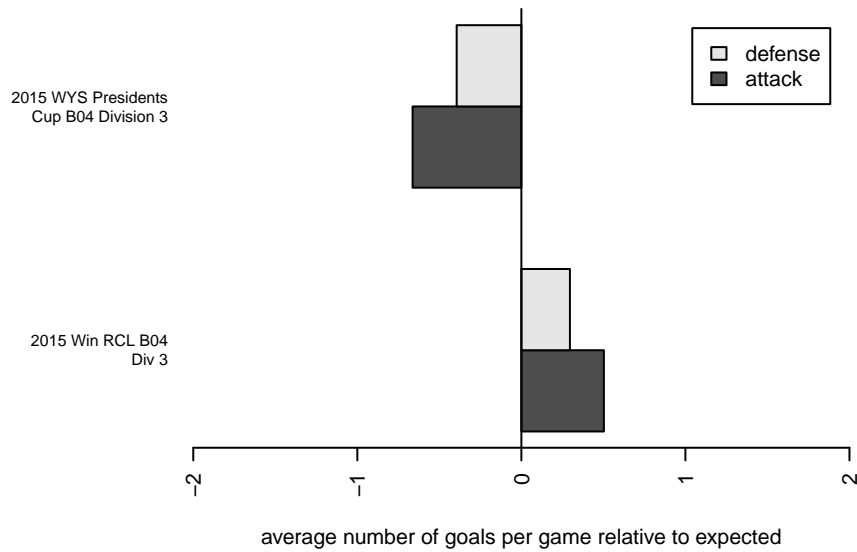

Seattle United Nova B04

Seattle United
Seattle, WA
B04 total strength=589
attack=0.75 defense=0.31
spr league = Win RCL B04 Div 3

alt names used:
Seattle United B04 Nova D
Seattle United B04 Nova D

Venues played:
2015 Win RCL B04 Div 3
2015 WYS Presidents Cup B04 Division 3

**attack and defense variance (black dot)
relative to other teams
and top 10 in region**

**attack and defense rating
relative to others at age
and all opponents in last 13 months**

**attack and defense rating
relative to others at age
and all opponents in last 13 months**

Performance relative to 13 month average

Performance relative to 13 month average

Distribution of opponents
 Red = Lose zone, Blue = Win zone, Green = Even
 Black line separates win/lose zones

lot. A=Neither has attack advantage, B=Opponent has both attack and defense advantage, C=Opponent has both attack and defense disadvantage, D=Both have