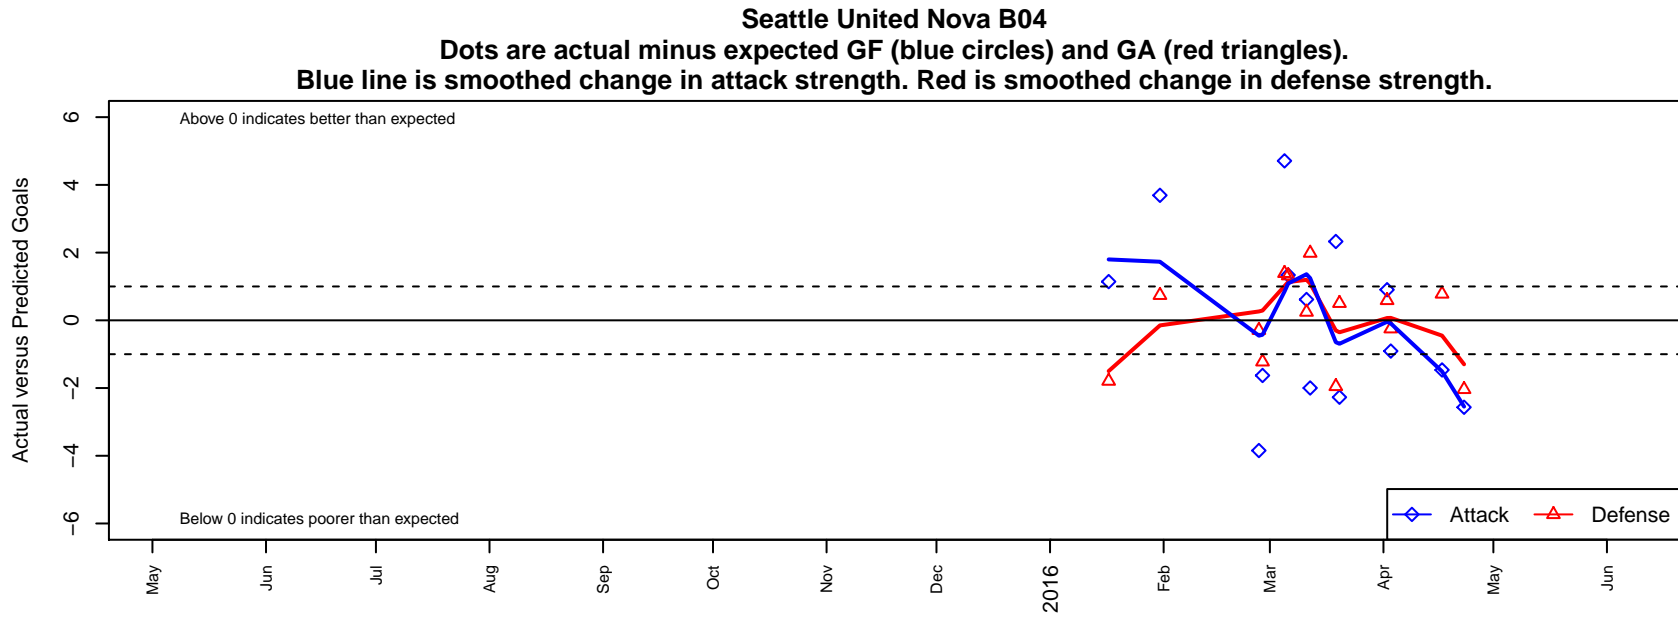

Seattle United Nova B04

Seattle United
Seattle, WA
B04 total strength=589
attack=0.75 defense=0.31
spr league = Win RCL B04 Div 3

alt names used:
Seattle United B04 Nova D
Seattle United B04 Nova D

Venues played:
2015 Win RCL B04 Div 3
2015 WYS Presidents Cup B04 Division 3

**attack and defense variance (black dot)
relative to other teams
and top 10 in region**

**attack and defense rating
relative to others at age
and all opponents in last 13 months**

**attack and defense rating
relative to others at age
and all opponents in last 13 months**

Performance relative to 13 month average

Performance relative to 13 month average

Distribution of opponents
 Red = Lose zone, Blue = Win zone, Green = Even
 Black line separates win/lose zones

lot. A=Neither has attack advantage, B=Opponent has both attack and defense advantage, C=Opponent has both attack and defense disadvantage, D=Both have